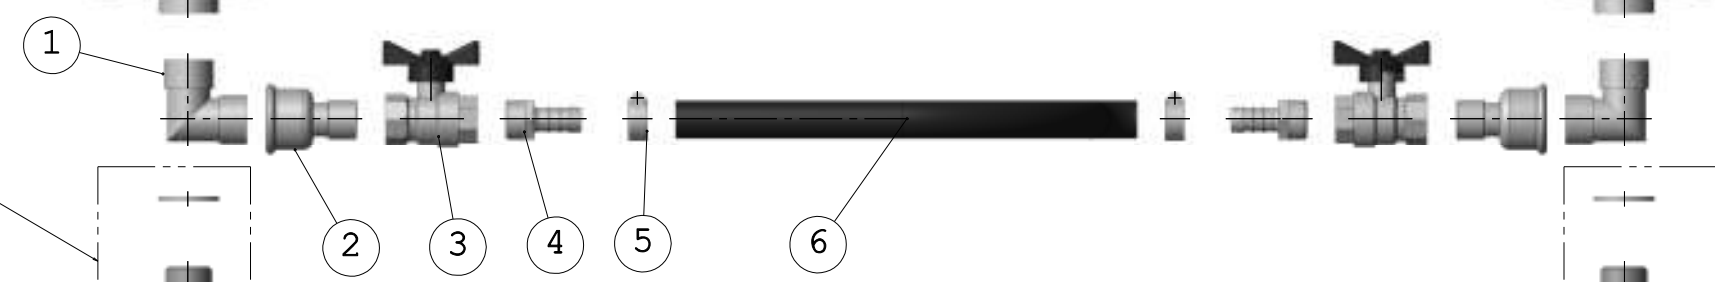

0	EMISSIONE	01/06/2010	MM	MM	BM
Rev.	Descrizione modifica	Data	Dis.	Ver.	App.
Part name : EXPLODED VIEW CONNECTION KIT DIESEL OIL					
Part code : ST 10 020					
Scale 1:8					

OEM TANK

PADOAN TANK

REMOVE CAP AND WASHER

REMOVE CAP AND WASHER

Product list			
Pos.	Denomination	Q.ty	Spare part code
Connection KIT AKA0ABBGAS07500			
1	"L" 3/4" GAS CONNECTION	2	ARA0GMT090075NC
2	3/4" GAS TO 1/2" GAS REDUCTION	2	ABU0NIP075F050M
3	BALL VALVE	2	ARU0VALFAR050FF
4	NIPPLE	2	ABU0PGFI050MD14
5	SCREW HOSE CLAMP	2	ABU0FASSTUZ2714
6	10 BAR CARBONPRESS HYDRAULIC HOSE	1	MTTGB10DE20DI13